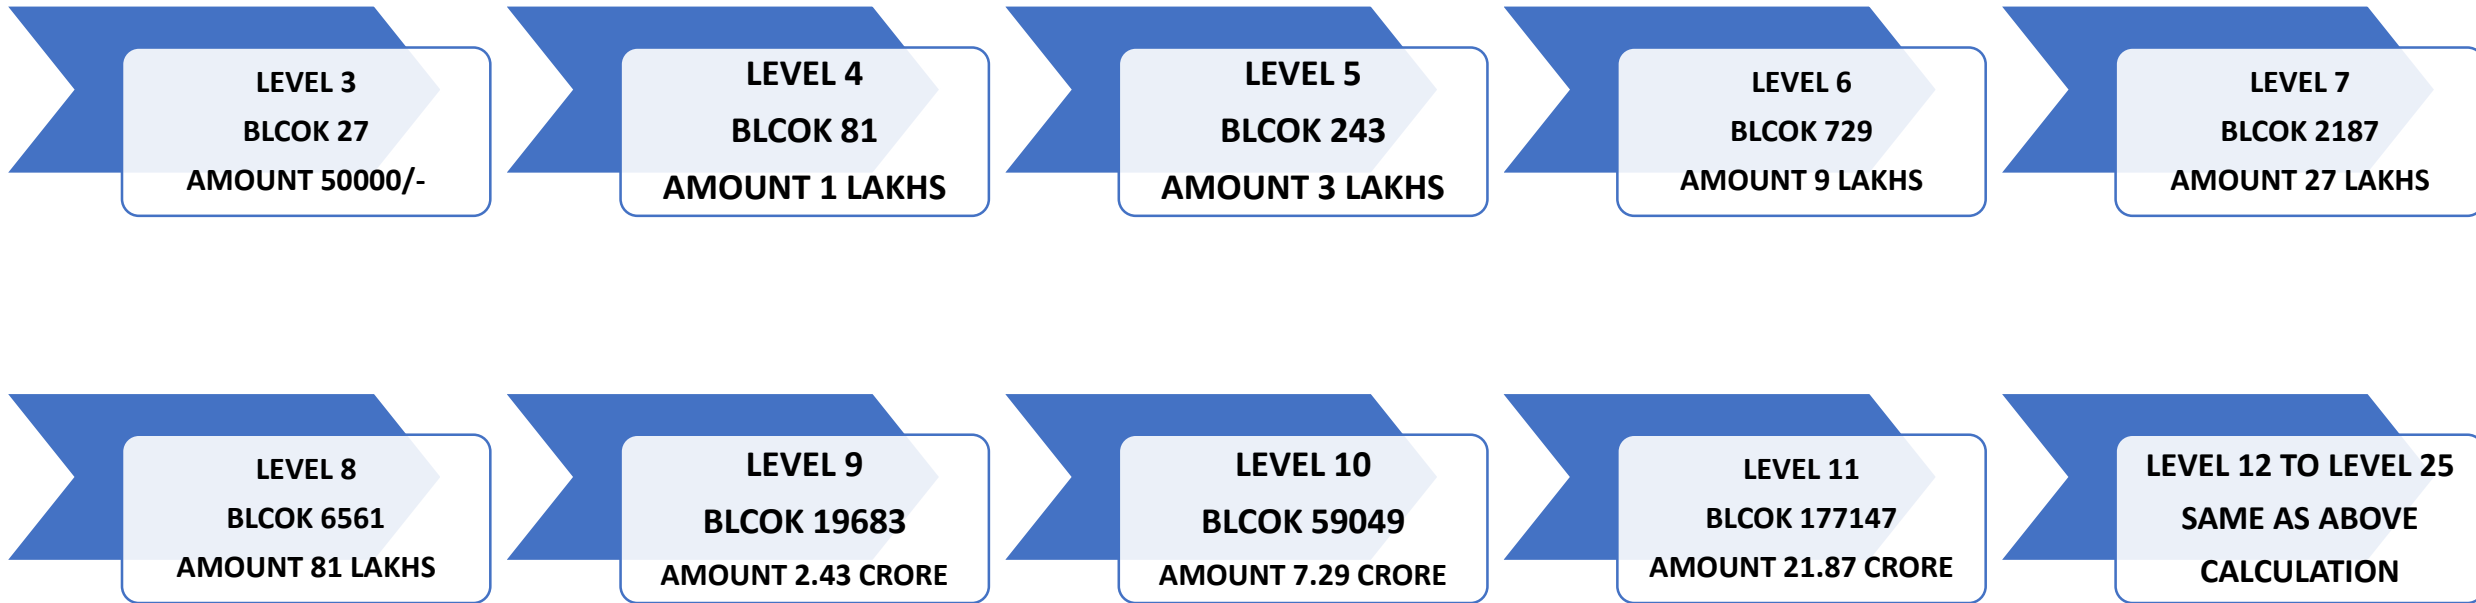

PACKAGE DETAILS

CATEGORY	BLOCKS	PROMISED RENTAL	PRICE
CHAMPION	1 BLOCKS	1010/-	Rs. 28733
SENIOR	2 BLOCKS	1877/-	Rs. 52201
ADVANCED	5 BLOCKS	4705/-	Rs. 129385
PRO	10 BLOCKS	9426/-	Rs. 256386
EXPERT	24 BLOCKS	23802/-	Rs. 614132
MASTER	48 BLOCKS	48449/-	Rs. 1212364
PRIME	96 BLOCKS	97456/-	Rs. 2367090
ELITE	192 BLOCKS	197738/-	Rs. 4710328

Note: The Rental is promised for a duration of 10 years. The price and rental include GST@18%

DIRECT INCOME

RECRIC INCOME

BONANZA INCOME :- ONLY ON NEW BUSINESS

REWARD INCOME

PAYOUT CLOSING

15TH of EVERY MONTH
ONLY WORKING

LAST DAY OF EVERY MONTH
ALL PAYOUT WORKING

DEDUCTION

5% ADMIN CHARGE

2% TDS

MONTHLY BONANZA

ONLY ON NEW BUSINESS